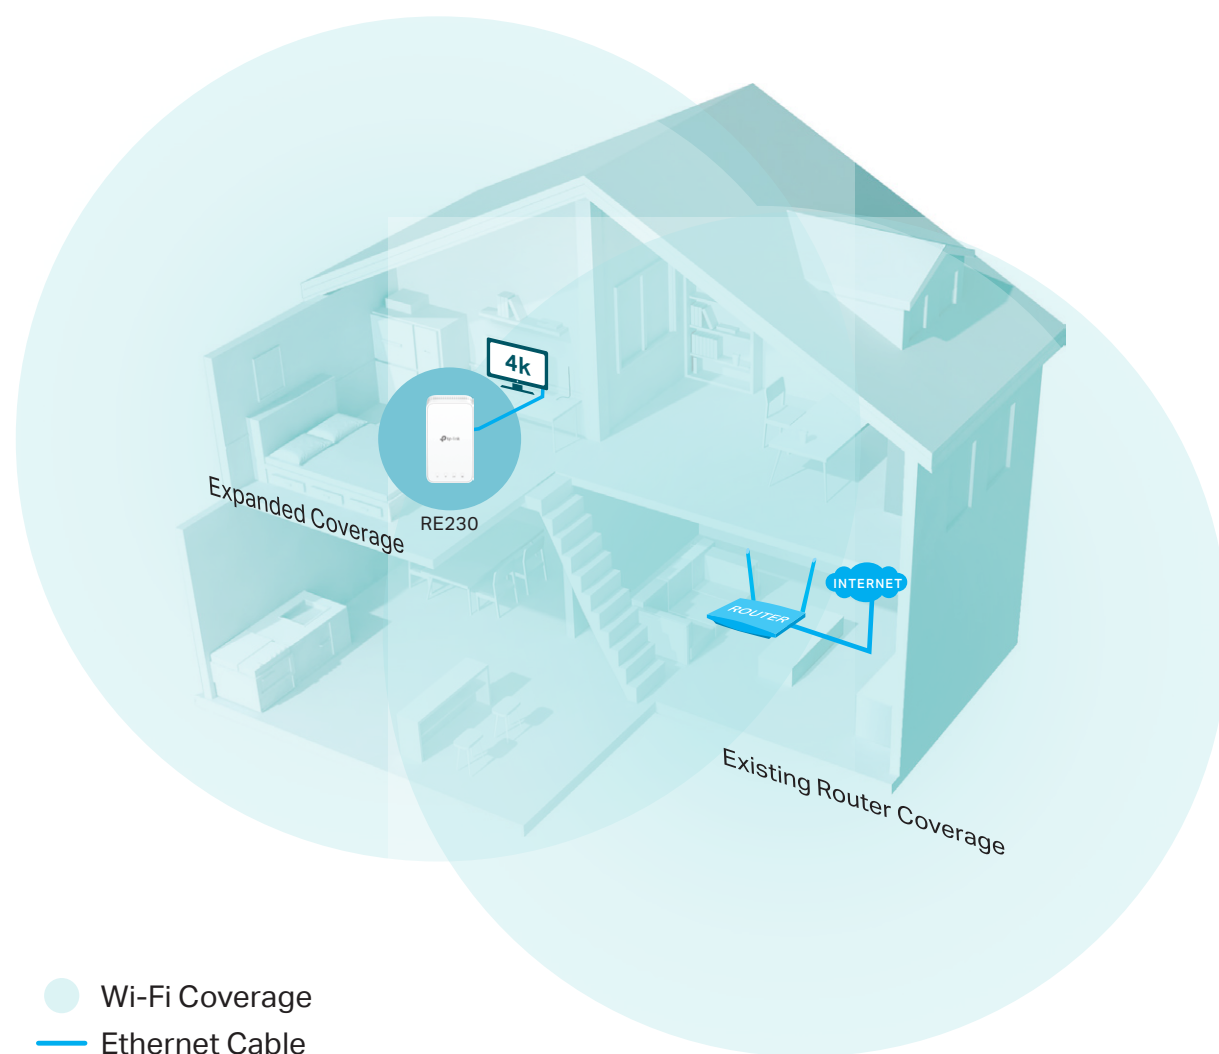

AC750 Mesh Wi-Fi Range Extender

Stable Dual Band
Wi-Fi Extension

RE230

OneMesh™

Wi-Fi Dead-Zone
Killer

Smart
Roaming

Easy Setup via
Tether App

Access Point
Mode

Highlights

Extend AC750 Wi-Fi to Your Whole Home

The AC750 Mesh Wi-Fi Range Extender connects to your router wirelessly, strengthening and expanding its signal into areas it can't reach on its own, achieving speeds of 300 Mbps on the 2.4 GHz band and 433 Mbps on the 5 GHz band.

Dual Band Connection

Separate 2.4 GHz and 5 GHz Wi-Fi bands allow more devices to connect to your network without reducing performance.

High Speed Mode

Use both Wi-Fi bands to establish one super-high-speed connection, ideal for HD streaming & gaming.

Smart Roaming

Enjoy uninterrupted streaming, surfing, and more—even when moving around your home.

One Wi-Fi Name

Stay connected to the same network in every room.

Easy Setup and Unified Management

Press the WPS button to set up a Mesh network you can manage from the Tether app or web UI.